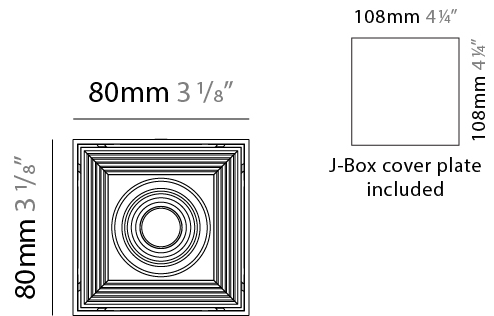

DAU SINGLE SURFACE

D92126R9-

base number Finish Options

1. To build a product code in our configurator select the specify button on the base model # product page
2. To build a manual product code on this datasheet choose from the options listed below in blue font and add the suffix to the base model #

GENERAL

Series: Dau
Subseries: Dau Single
Brand: Milan
Division: Design
Mounting Type: Surface
Mounting Location: Ceiling
Subcategory: Downlight

PHYSICAL

Shape: Cube
Length (mm): 80
Length (in): 3 1/8
Width (mm): 80
Width (in): 3 1/8
Height (mm): 91
Height (in): 3 9/16
Light Distribution: Direct
Fixture Finish: BAL / MWL / BSL
Fixture Material: Extruded Aluminum

ELECTRICAL

Lamp Type: LED
Input Wattage (W): 10
Total Output Wattage (W): 9.3
Dimming: Tri-Mode (Non-Dimming and Phase Dimming (120Vac only) and 0-10V Dimming)
Driver Included: No
Driver Location: Remote
Driver Type: Constant Current
Input Voltage (V): 120 - 277
Constant Current (MA): 350

LED

Number of LEDs: 1
Color Temperature (°K): 3000
Max. Delivered Lumen (lm): 956
CRI: >90 CRI
Lamp Life (hrs): 50000

OPTICAL

RATINGS AND CERTIFICATIONS

Certified By: Certified for North American Standards
IP rating: IP20

PROJECT
TYPE
SPECIFIER
QUANTITY
DATE